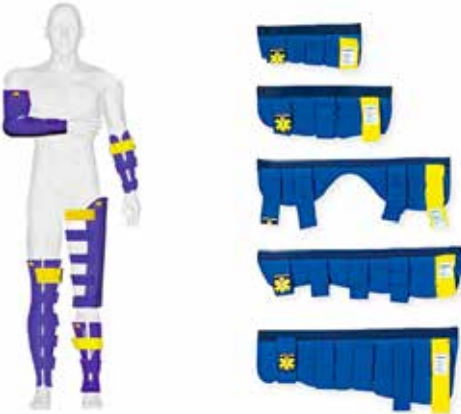

➔ **Every \$1000 Annual Spend
Thereafter Receive**

Sport Tape (Valued \$100)

**TOTAL PACKAGE
VALUED AT: \$655.00**

*Based on \$3000 annual spend

Emergency Rigid Splint Set

RRP \$420 our price \$320

The Sportstrap Rigid splints are the ideal solution when immobilization of fractured or sprained joints is required.

This simple system allows user to mould the splint to suit the case, avoiding any further complication of injury .

- 5 shapes to suit most parts of body
- Forms to suit injury
- Suits both adults or children
- Provides very rigid support to injury
- Prevents unnecessary movement of injured limb
- Fully adjustable pressure
- Can be re-used
- Easy to clean
- Quick and easy to use
- Comes with carry bag
- Light and compact
- High durability