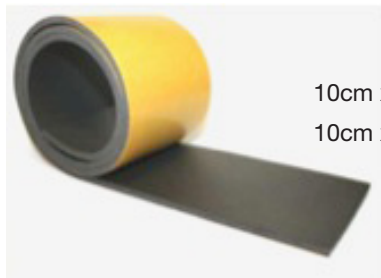

# UNDERWRAP & PADDING

Elastoplast Adhesive Underwrap

5cm x 10m **\$9.90**  
 10cm x 10m **\$17.70**

Sportstrap Foam Underwrap

7cm x 27m **\$4.75**

Leuko Orthopaedic Foam 4mm

10cm x 5m **\$52.90**

Sporstrap Orthopaedic Foam 4mm